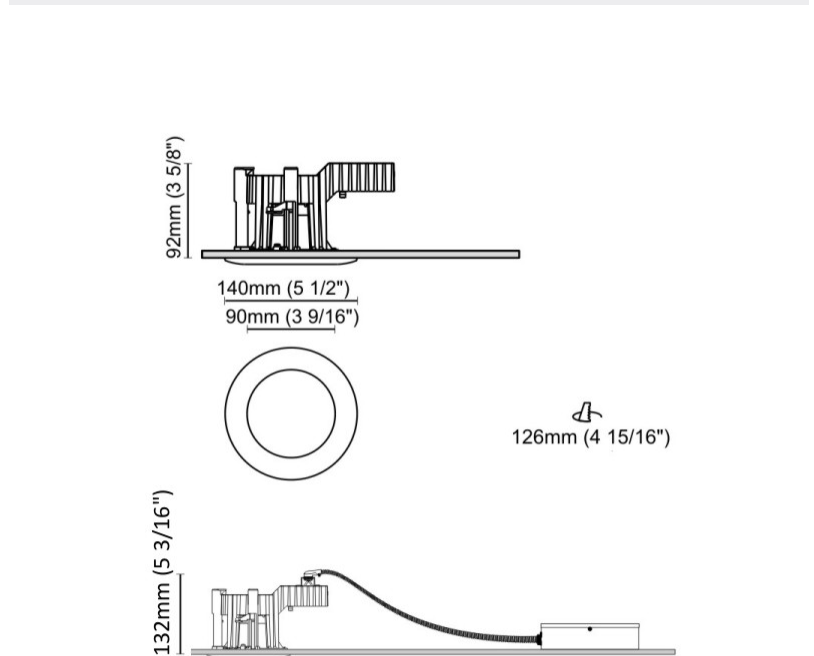

GENERAL

Series: Dixit
Subseries: Dixit RA14
Brand: Ivela
Division: Architectural
Mounting Type: Recessed
Mounting Location: Ceiling
Subcategory: Downlight

PHYSICAL

Shape: Round
Diameter (mm): 140
Diameter (in): 5 1/2
Height (mm): 92
Height (in): 3 5/8
Min. Recessing Depth (mm): 132
Min. Recessing Depth (in): 5 3/16
Light Distribution: Direct
Weight (kg): 0.7
Weight (lbs): 1.54
Diffuser: Clear Polycarbonate
Fixture Finish: MWH
Fixture Material: Aluminum Die Cast
Cut-out Measurements: 126mm / 4 15/16"

ELECTRICAL

Lamp Type: LED
Total Output Wattage (W): 26 / 33 / 38
Dimming: Tri-Mode (Non-Dimming and Phase Dimming (120Vac only) and 0-10V Dimming)
Driver Included: No
Driver Location: Recessed Housing
Driver Type: Constant Current - Universal
Driver Class: Class 2
Input Voltage (V): 120 - 277
Constant Current (MA): 700 / 900 / 1050

LED

Number of LEDs: 1
Color Temperature (°K): 2700 / 3000 / 4000
Max. Delivered Lumen (lm): 2924 - 3100 / 3655 - 3748 / 4214 - 4300
CRI: >85 CRI
Efficiency (%): 86
Lamp Life (hrs): 50000
Upon Request: 3500K

OPTICAL

Optic°: 60
Beam Angle: Symmetric
Adjustability: Fixed

RATINGS AND CERTIFICATIONS

Certified By: CSA Certified to UL and CSA Standards
IP Rating: IP44
IK Rating: IK08