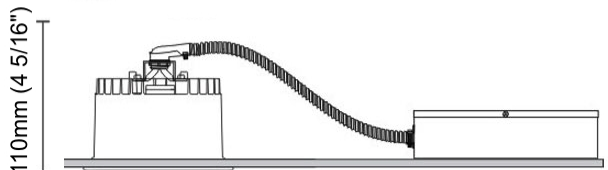

GENERAL

Series: Dixit
Subseries: Dixit RA11
Brand: Ivela
Division: Architectural
Mounting Type: Recessed
Mounting Location: Ceiling
Subcategory: Downlight

PHYSICAL

Shape: Round
Diameter (mm): 110
Diameter (in): 4 ⁵/₁₆
Height (mm): 70
Height (in): 2 ⁷/₁₆
Min. Recessing Depth (mm): 110
Min. Recessing Depth (in): 4 ¹⁵/₁₆
Light Distribution: Direct
Weight (kg): 0.6
Weight (lbs): 1.32
Diffuser: Clear Polycarbonate
Fixture Finish: MWH
Fixture Material: Aluminum Die Cast
Cut-out Measurements: 100mm / 3 15/16"

ELECTRICAL

Lamp Type: LED
Total Output Wattage (W): 12 / 18 / 26
Dimming: Tri-Mode (Non-Dimming and Phase Dimming (120Vac only) and 0-10V Dimming)
Driver Included: No
Driver Location: Recessed Housing
Driver Type: Constant Current - Universal
Driver Class: Class 2
Input Voltage (V): 120 - 277
Constant Current (MA): 350 / 500 / 700

LED

Number of LEDs: 1
Color Temperature (°K): 2700 / 3000 / 4000
Max. Delivered Lumen (lm): 1513 / 2092 / 2759
CRI: >85 CRI
Efficiency (%): 89
Lamp Life (hrs): 50000
Upon Request: 3500K upon request

OPTICAL

Optic°: 55
Adjustability: Fixed
Upon Request: Optic 18° or 30° (mirror-metallized) / 70° (white)

RATINGS AND CERTIFICATIONS

Certified By: Certified for North American Standards
IP rating: IP43
IK Rating: IK08
Glare Rating: ≤ 19