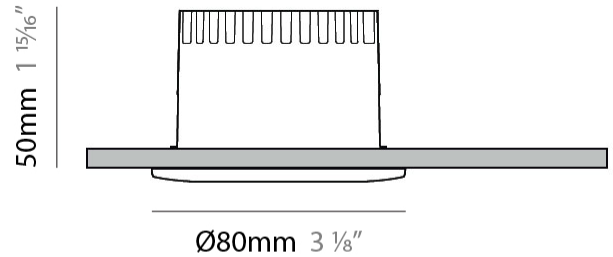

GENERAL

Series: Dixit
Subseries: Dixit RA8
Brand: Ivela
Division: Architectural
Mounting Type: Recessed
Mounting Location: Ceiling
Subcategory: Downlight

PHYSICAL

Shape: Round
Diameter (mm): 80
Diameter (in): 3 1/8
Height (mm): 50
Height (in): 1 15/16
Min. Recessing Depth (mm): 90
Min. Recessing Depth (in): 3 9/16
Light Distribution: Direct
Weight (kg): 0.4
Weight (lbs): 0.88
Diffuser: Clear Polycarbonate
Fixture Finish: MWH
Fixture Material: Aluminum Die Cast
Cut-out Measurements: 70mm / 2 3/4"

ELECTRICAL

Lamp Type: LED
Total Output Wattage (W): 5.5 / 8.5
Dimming: Tri-Mode (Non-Dimming and Phase Dimming (120Vac only) and 0-10V Dimming)
Driver Included: No
Driver Location: Recessed Housing
Driver Type: Constant Current - Universal
Driver Class: Class 2
Input Voltage (V): 120 - 277
Constant Current (MA): 350 / 500

LED

Number of LEDs: 1
Color Temperature (°K): 2700 / 3000 / 3500 / 4000
Max. Delivered Lumen (lm): 501 / 638
CRI: >90 CRI
Efficiency (%): 91
Lamp Life (hrs): 50000

OPTICAL

Reflector: Mirror-metallized thermoplastic material
Optic: 26
Beam Angle: Symmetric
Adjustability: Fixed
Upon Request: Optic 45° (mirror-metallized) / 65° (white)

RATINGS AND CERTIFICATIONS

Certified By: CSA Certified to UL and CSA Standards
IP rating: IP44
IK Rating: IK08