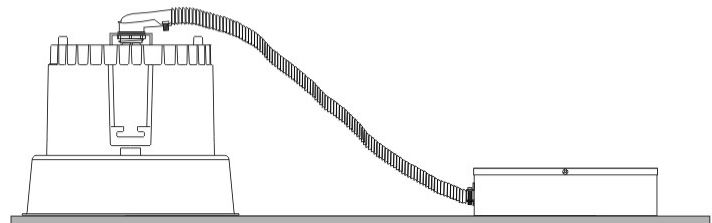

GENERAL

Series: Dixit
Subseries: Dixit RA11
Brand: Ivela
Division: Architectural
Mounting Type: Recessed
Mounting Location: Ceiling
Subcategory: Downlight

PHYSICAL

Shape: Round
Diameter (mm): 126
Diameter (in): 4 15/16
Height (mm): 104
Height (in): 4 1/8
Min. Recessing Depth (mm): 144
Min. Recessing Depth (in): 5 11/16
Light Distribution: Direct
Weight (kg): 0.6
Weight (lbs): 1.32
Diffuser: Clear Polycarbonate
Fixture Finish: MWH
Fixture Material: Aluminum Die Cast
Cut-out Measurements: 122mm / 4 13/16"

ELECTRICAL

Lamp Type: LED
Total Output Wattage (W): 12 / 18 / 26
Dimming: Tri-Mode (Non-Dimming and Phase Dimming (120Vac only) and 0-10V Dimming)
Driver Included: No
Driver Location: Recessed Housing
Driver Type: Constant Current - Universal
Driver Class: Class 2
Input Voltage (V): 120 - 277
Constant Current (MA): 350 / 500 / 700

LED

Number of LEDs: 1
Color Temperature (°K): 2700 / 3000 / 4000
Max. Delivered Lumen (lm): 1513 - 1602 / 2092 - 2180 / 2759 - 2848
CRI: >85 CRI
Efficiency (%): 89
Lamp Life (hrs): 50000
Upon Request: 3500K upon request

OPTICAL

Optic°: 55
Adjustability: Fixed
Upon Request: Optic 18° or 30° (mirror-metallized) / 70° (white)

RATINGS AND CERTIFICATIONS

Certified By: Certified for North American Standards
IP rating: IP43
IK Rating: IK08
Glare Rating: ≤ 19