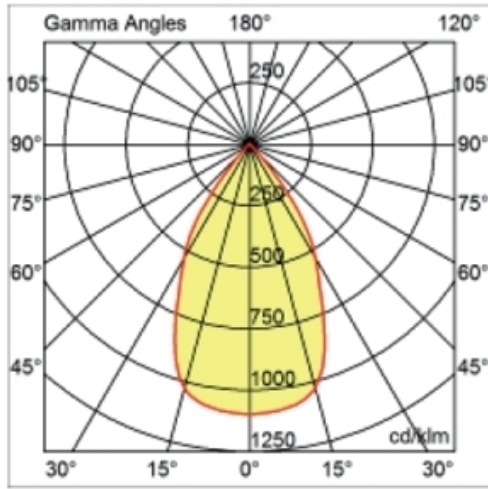

DIXIT RA11 RECESSED

A56020-

PROJECT	
TYPE	
SPECIFIER	
QUANTITY	
DATE	

RA 11 DIXIT LED 12W 1700LM 3000K				R:100%		I.Max:1096 Cd/Klm				
H[m]	D[m]	Max lux	Med lux	Alpha=55°		H[m]	D[m]	Max lux	Med lux	Beta=55°
1.00	1.13	1658	898			1.00	1.13	1658	898	
2.00	2.26	415	224			2.00	2.26	415	224	
3.00	3.38	184	100			3.00	3.38	184	100	
4.00	4.51	104	56			4.00	4.51	104	56	
5.00	5.64	66	36			5.00	5.64	66	36	

	DP	DV	
Dimming	Phase	0-10V	
Color Temperature	27K 30K 35K 40K	2700K 3000K 3500K 4000K	K°

Order Example **L5XXXXXX-DV-30K**

0-10V 3000K