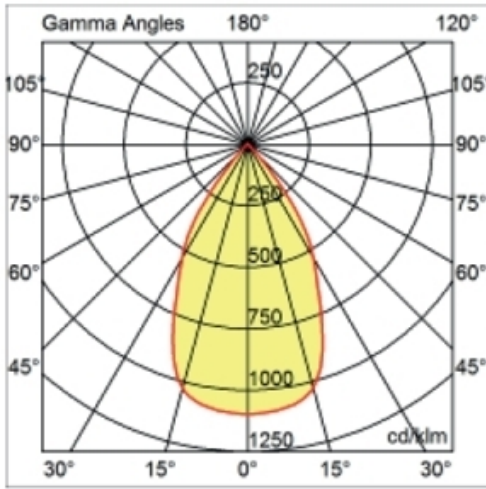

DIXIT RA11 RECESSED

A56032-

PROJECT	
TYPE	
SPECIFIER	
QUANTITY	
DATE	

RA 11 DIXIT LED SOFT 12W 1700 lm 3000K					R:100%		I.Max:1293 Cd/Klm				
H[m]	D[m]	Max lux	Med lux	Alpha=54°		H[m]	D[m]	Max lux	Med lux	Beta=54°	
1.00	1.02	1913	1003			1.00	1.02	1913	1003		
2.00	2.04	478	251			2.00	2.04	478	251		
3.00	3.06	213	111			3.00	3.06	213	111		
4.00	4.08	120	63			4.00	4.08	120	63		
5.00	5.10	77	40			5.00	5.10	77	40		

Dimming	DP	DV	
	Phase	0-10V	
Color Temperature	27K	30K	35K
	2700K	3000K	3500K

Order Example **K°**

L5XXXXXX-DV-30K

0-10V   3000K